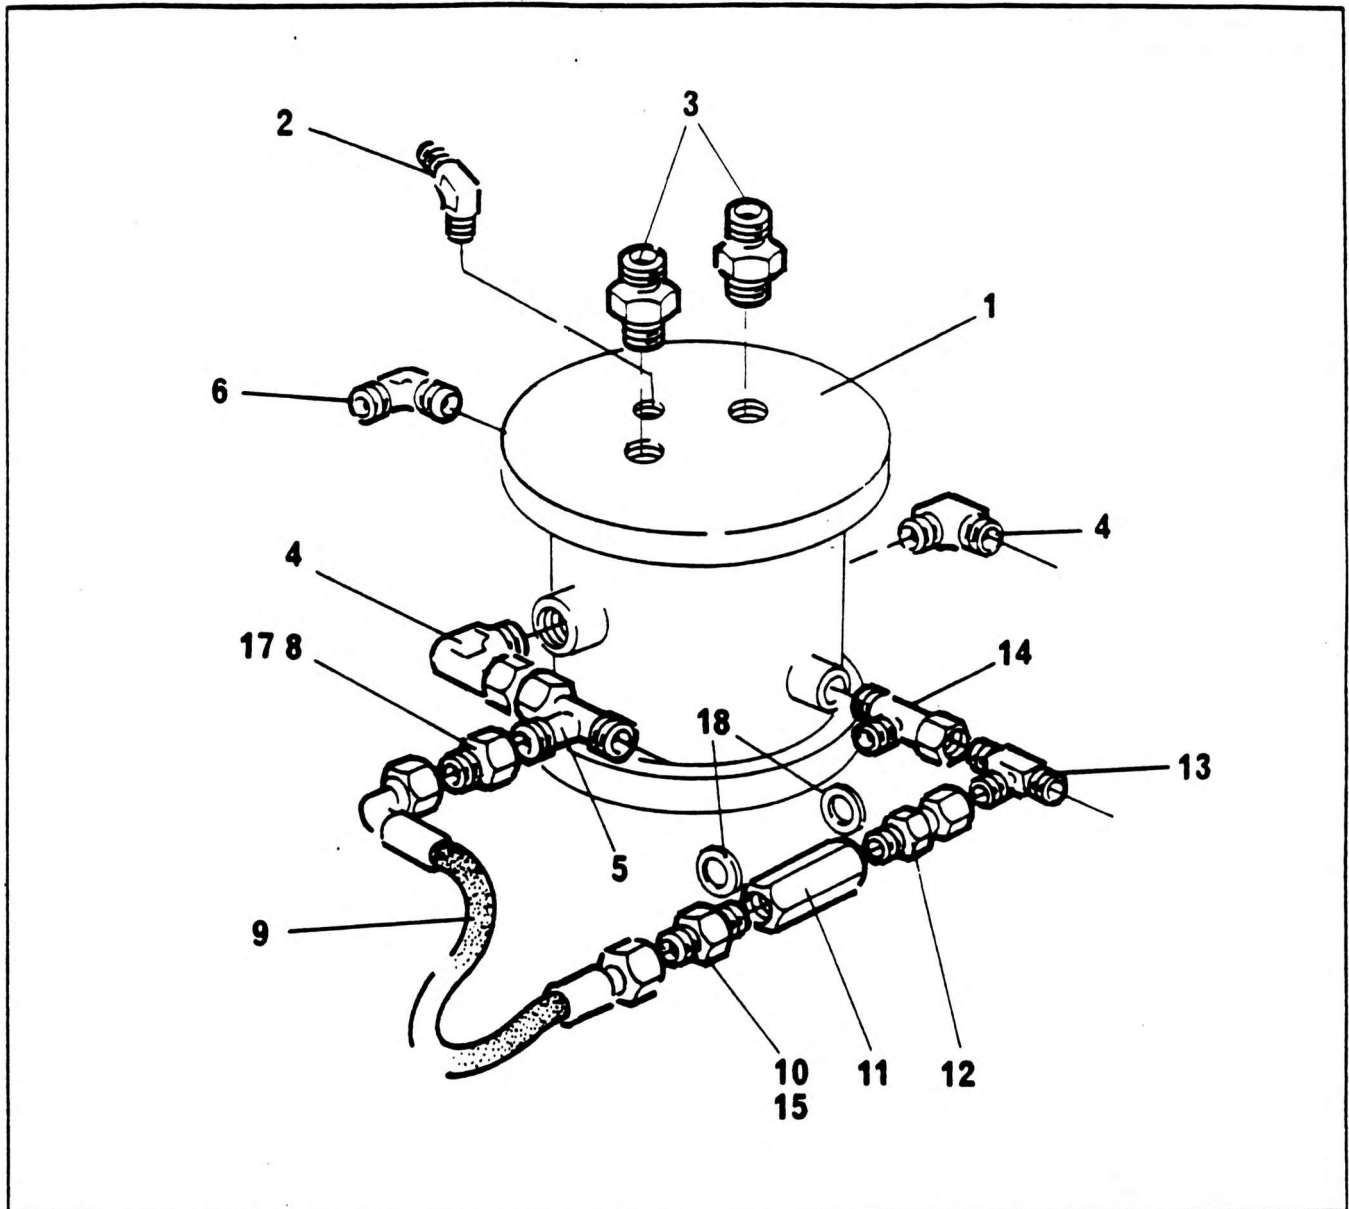

SWIVEL COUPLING ASSEMBLY

NO.	PART NO.	QTY.	DESCRIPTION	NO.	PART NO.	QTY.	DESCRIPTION
1 +	7-364-002421	1	2 Port Swivel Coupling	15	6-443-990166	1	Restrictor
2	7-445-040429	1	Male Elbow	17	7-447-080825	1	Nut
3	7-447-081201	2	Adaptor	18	7355201	2	Bonded Seal 1/4" BSP
4	7-447-081230	2	Elbow	+ See further breakdown in this group			
5	7-447-080835	1	Tee				
6	7-447-040430	1	Elbow				
8	7-447-080413	1	Reducer				
9	7-550-101111	1	Hose Assy 1/4" Bore 25cms				
10	6-443-990198	1	Adaptor 1/4" BSP				
11	8361393	1	Valve Non Return				
12	7-443-991196	1	Adaptor 1/4" BSP				
13	7-447-040434	1	Tee				
14	7-447-040436	1	Tee 1/4" NPTF x 1/4" Jic				